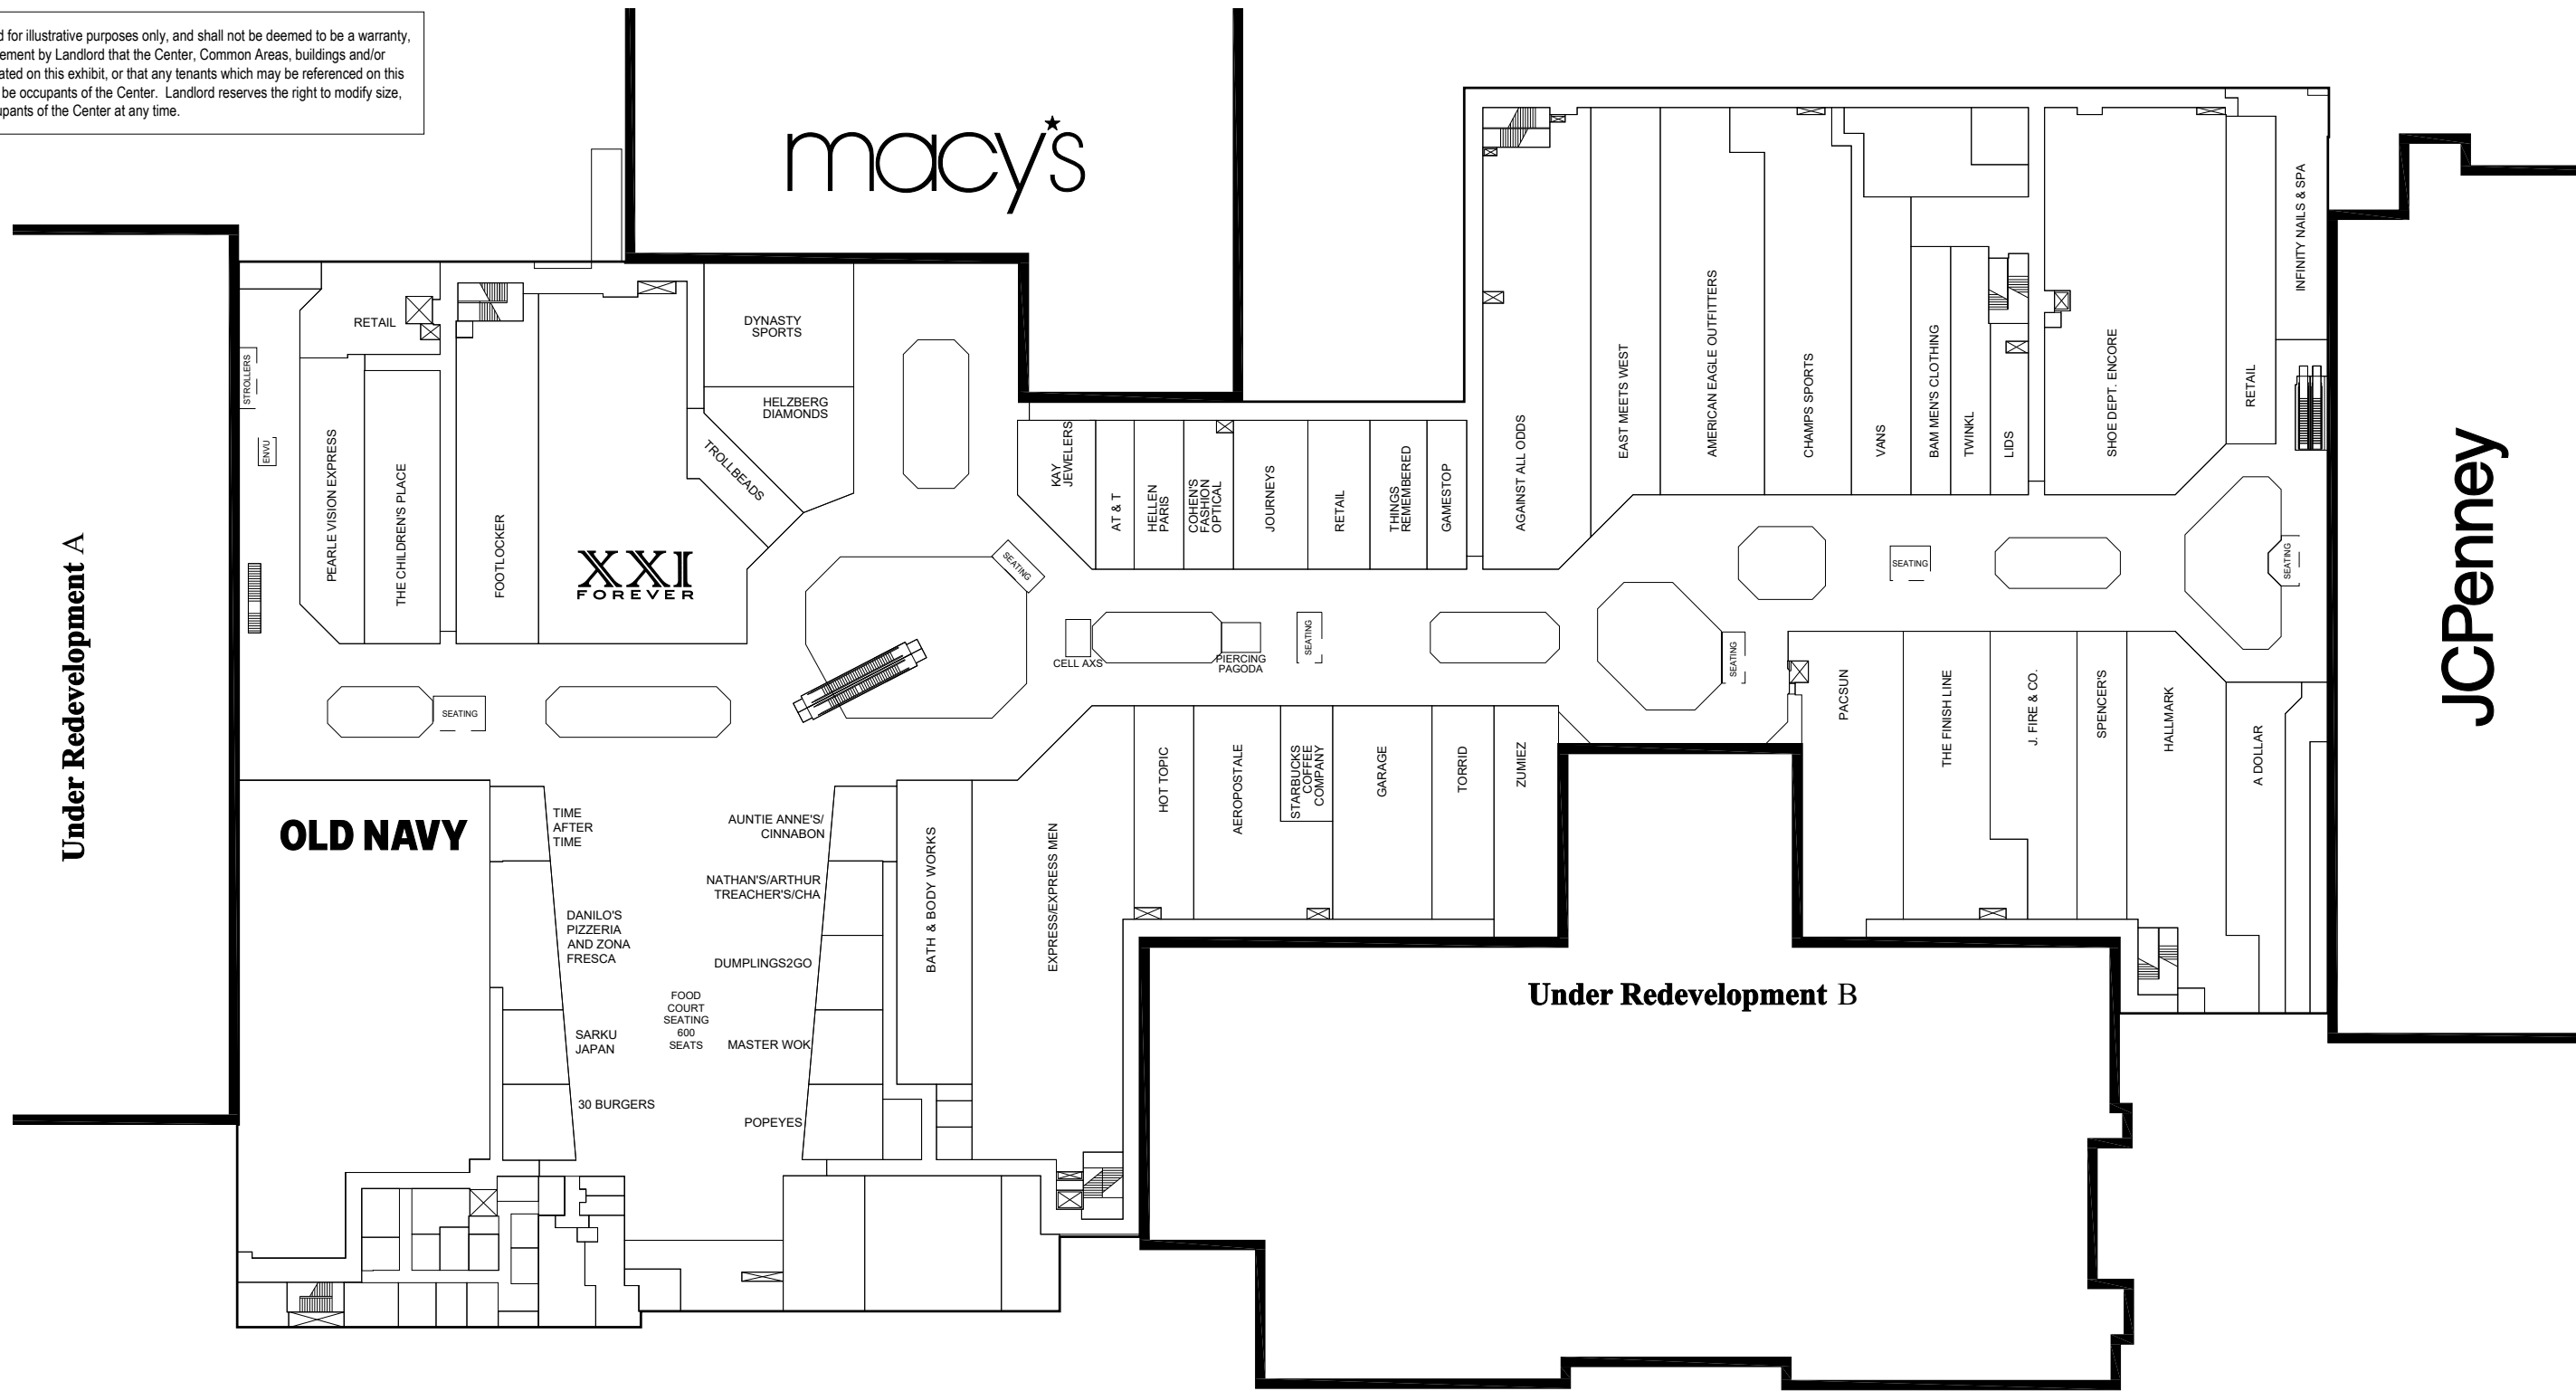

This exhibit is provided for illustrative purposes only, and shall not be deemed to be a warranty, representation or agreement by Landlord that the Center, Common Areas, buildings and/or stores will be as illustrated on this exhibit, or that any tenants which may be referenced on this exhibit will at any time be occupants of the Center. Landlord reserves the right to modify size, configuration and occupants of the Center at any time.

Second Level
Current Web Lease Plan

Quaker Bridge Mall
150 Quaker Bridge Mall R
Lawrenceville, NJ 08648